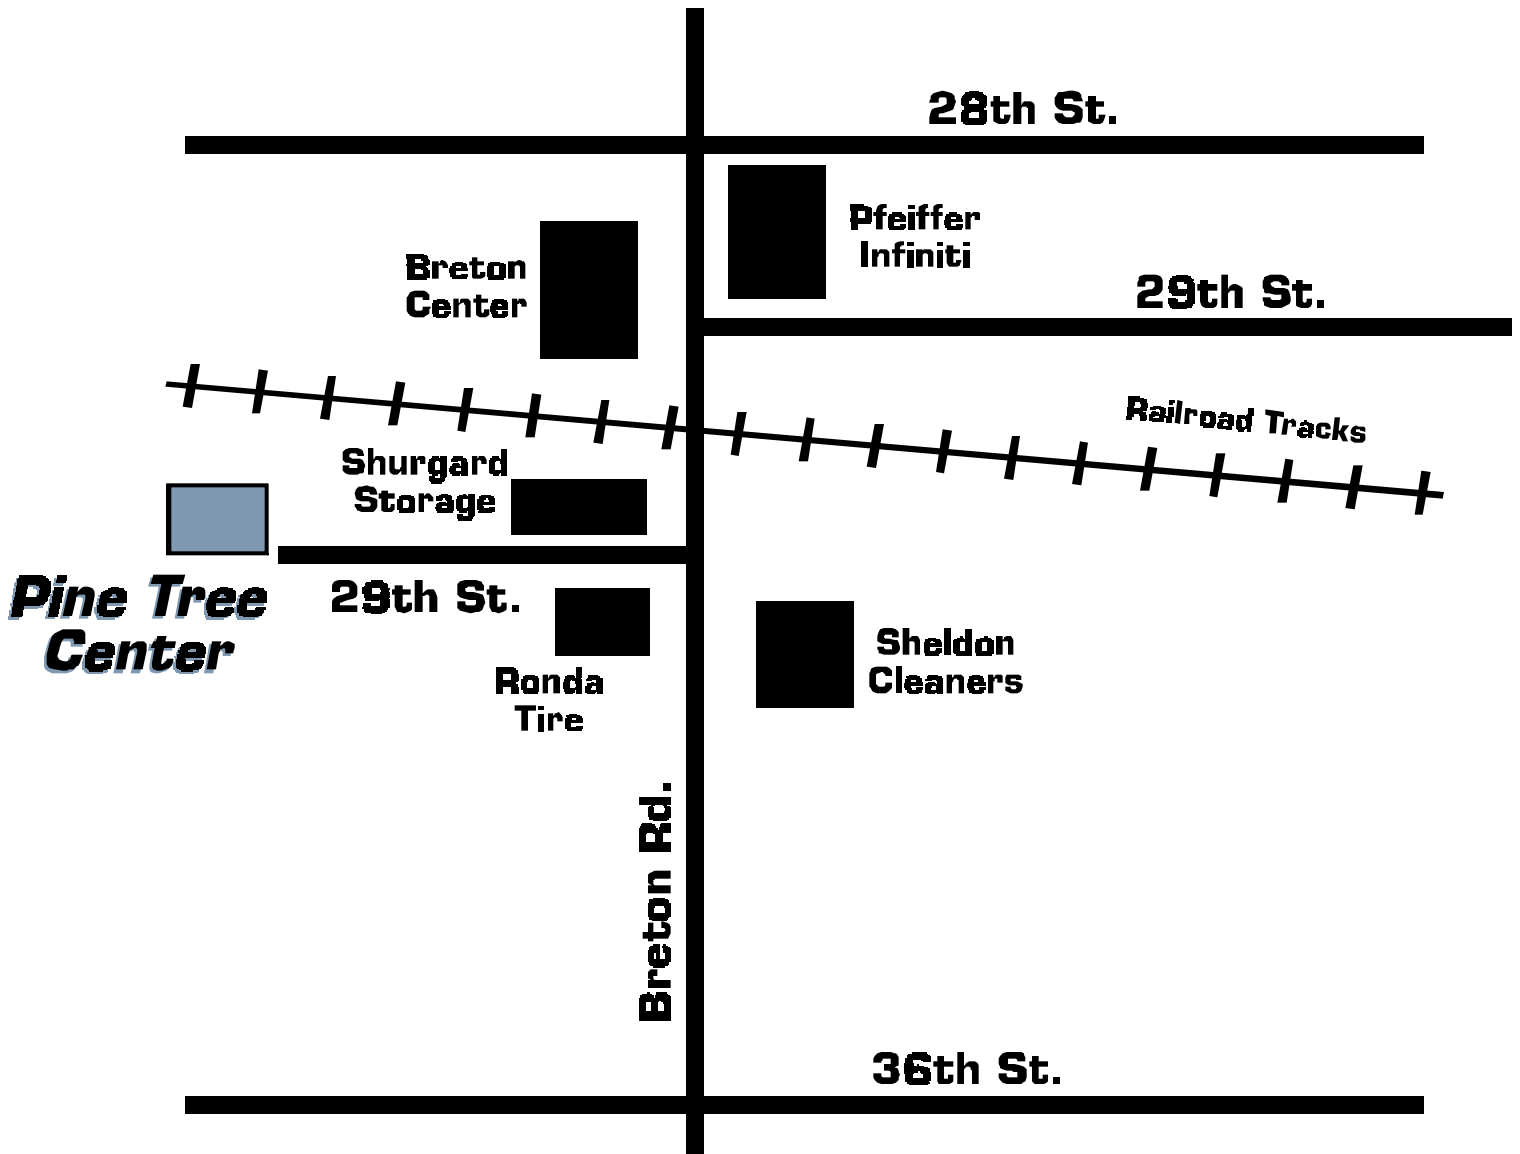

HIGHTECH SIGNS

Need a solution, sign with us.

GRAND RAPIDS LOCATION

Pine Tree Center - #B5
2215 29th Street SE
(Just West of Breton)

Phone: 616-247-8100
Fax: 616-247-8181

www.hightech-signs.com